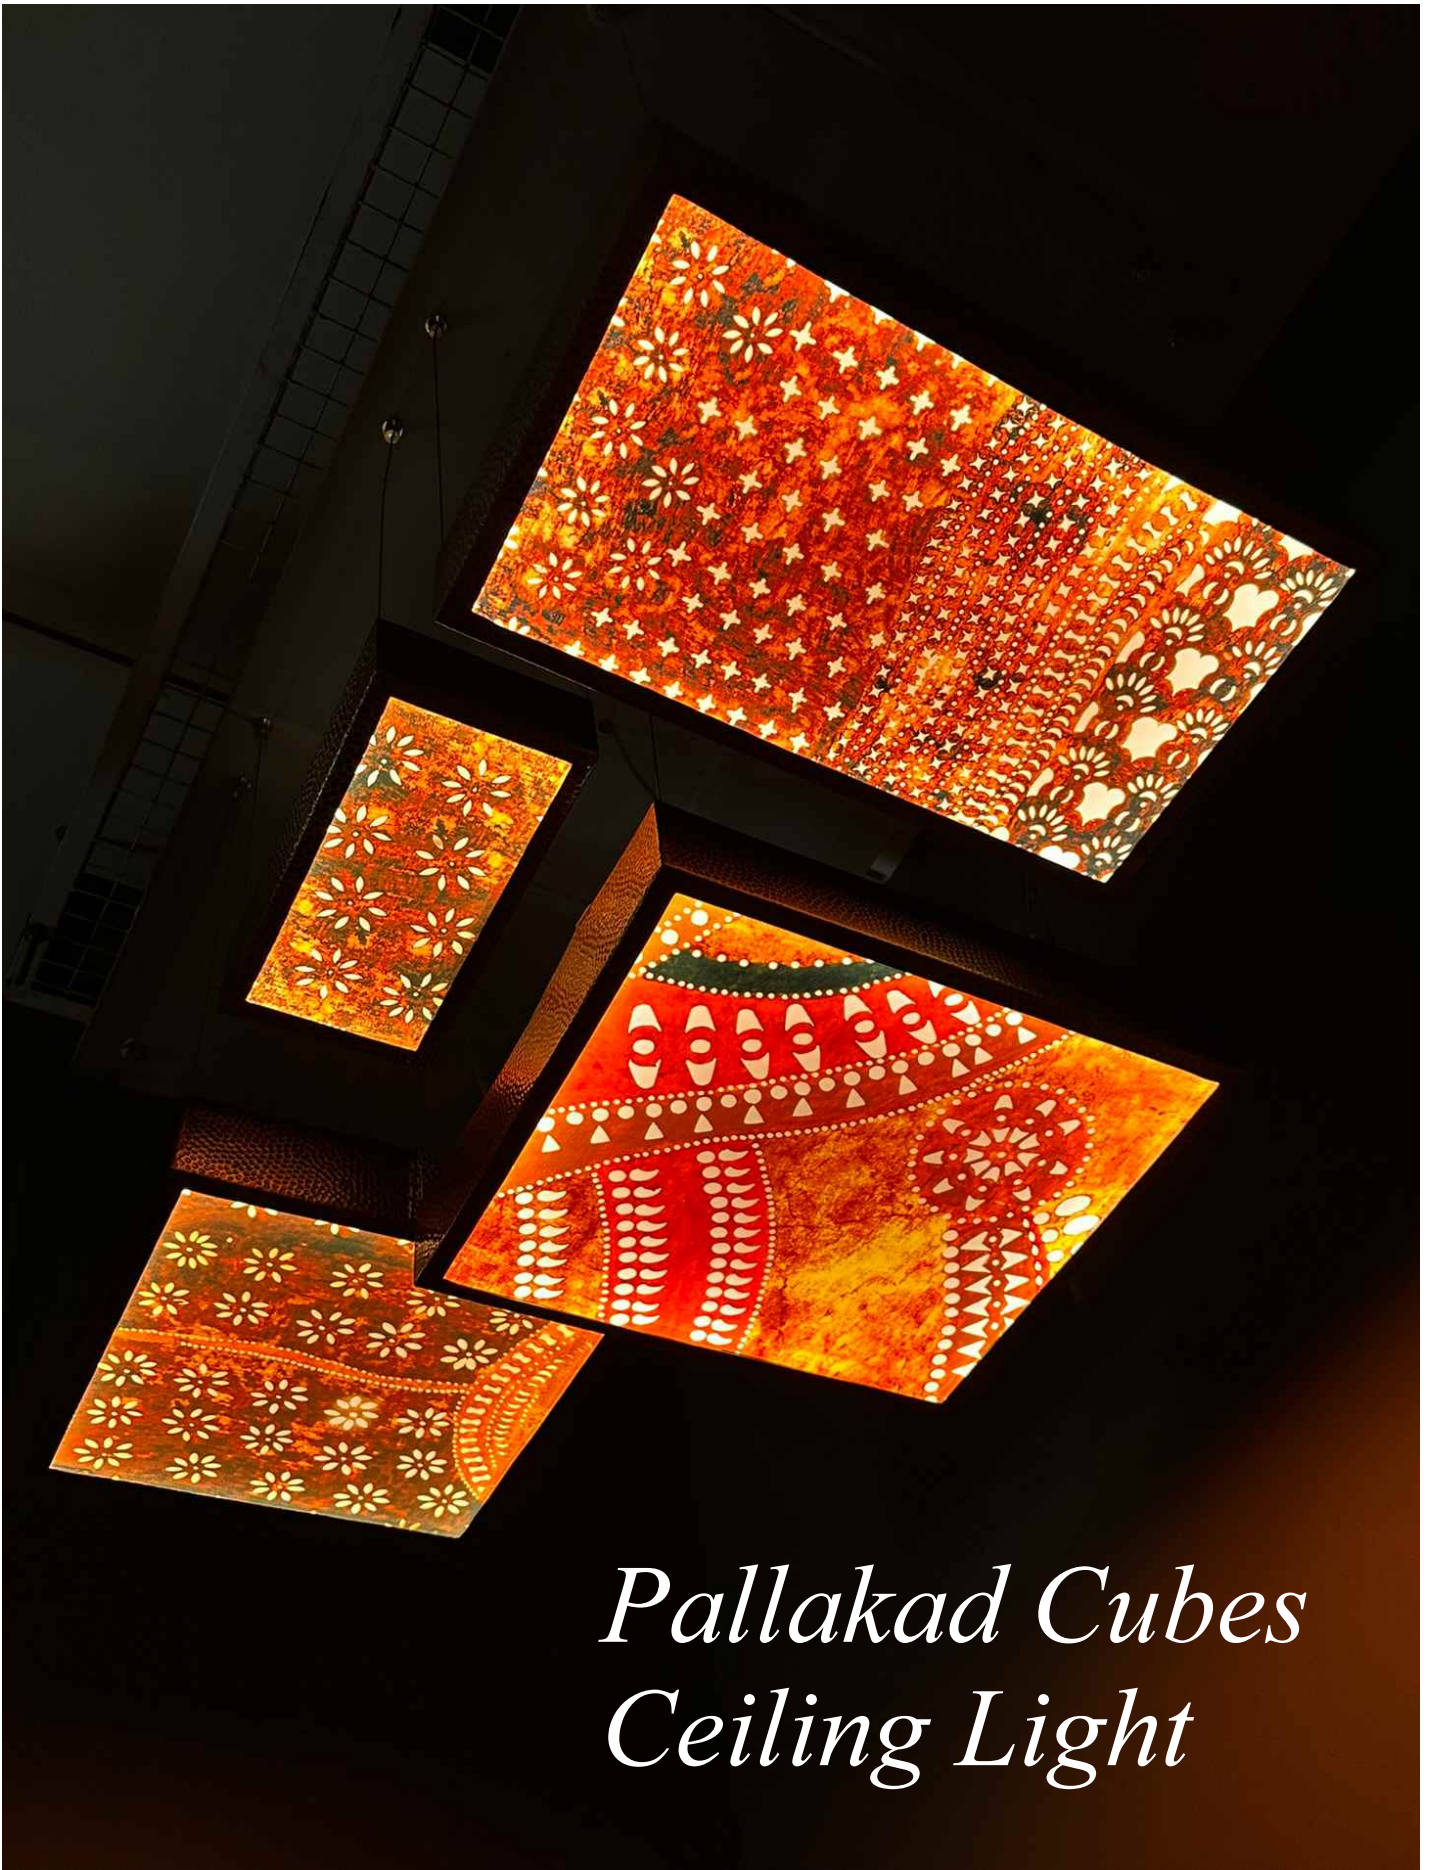

Pallakad Cubes Ceiling Light