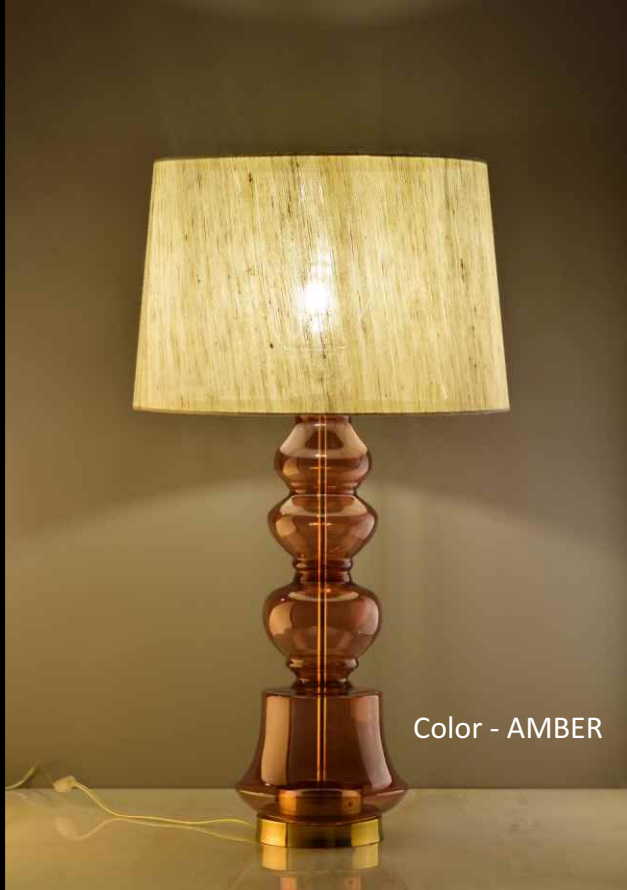

Iike Table Lamp

Code - SSITL02

Dimension: 16 inch diameter x 29 inch height
40.5 cm diameter x 74 cm height