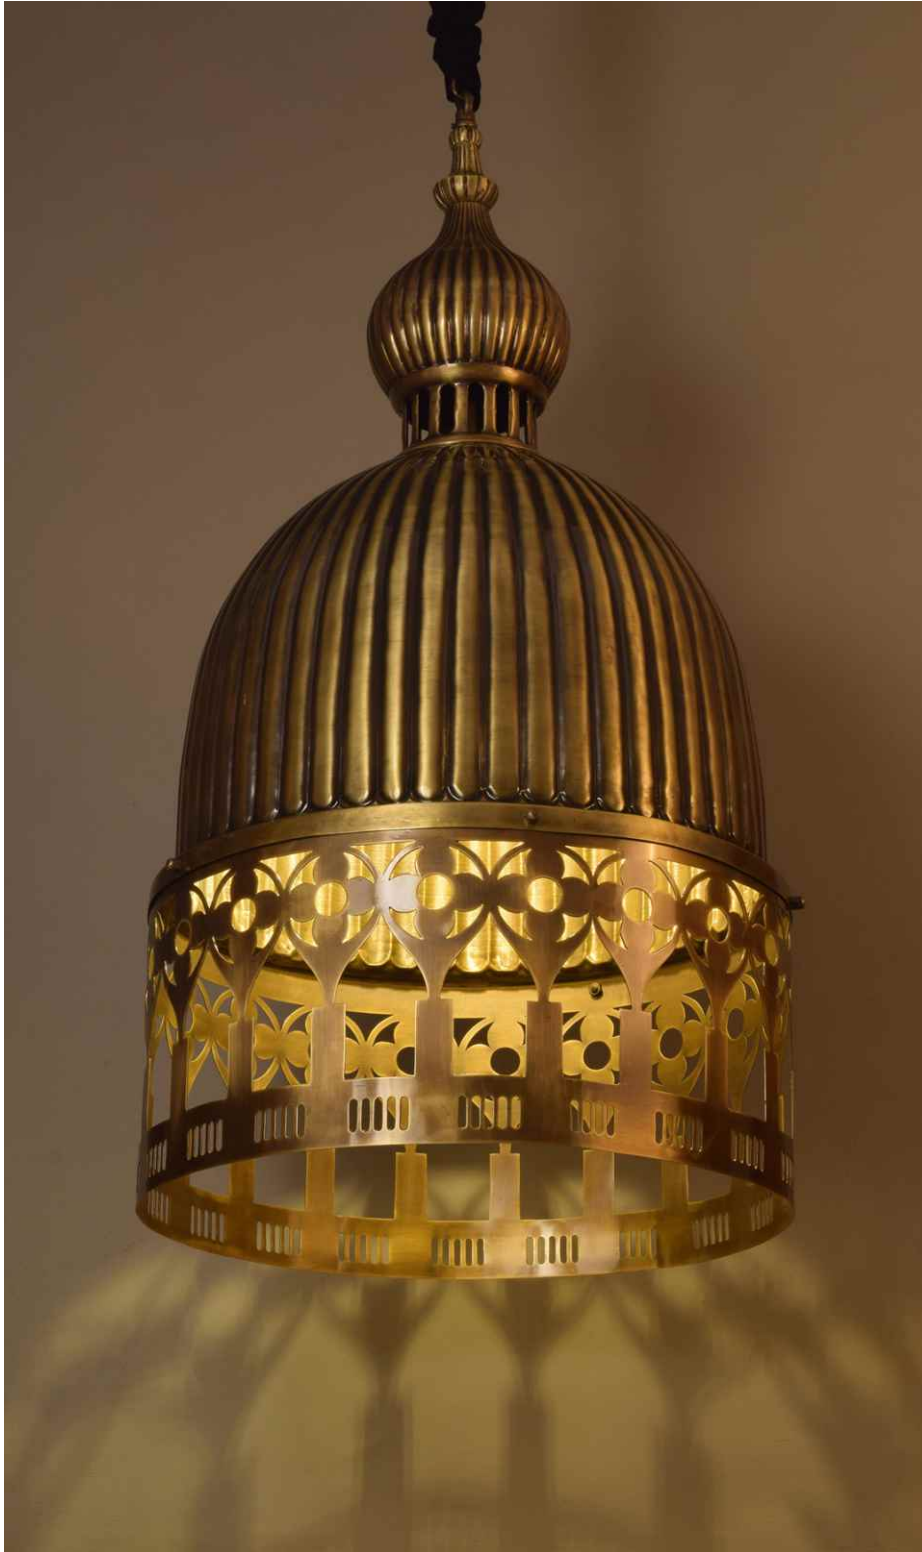

VENETO LIGHT GRAND

Veneto Lamp Grand
at The Leela, Hong Kong

Lamp Dimension:

500 mm Diameter x 910 mm Height.
20 inch Diameter - 36 inch Height

Product Code: SSCLPT09B

Material: Brass

Finish: Brass Antique Finish