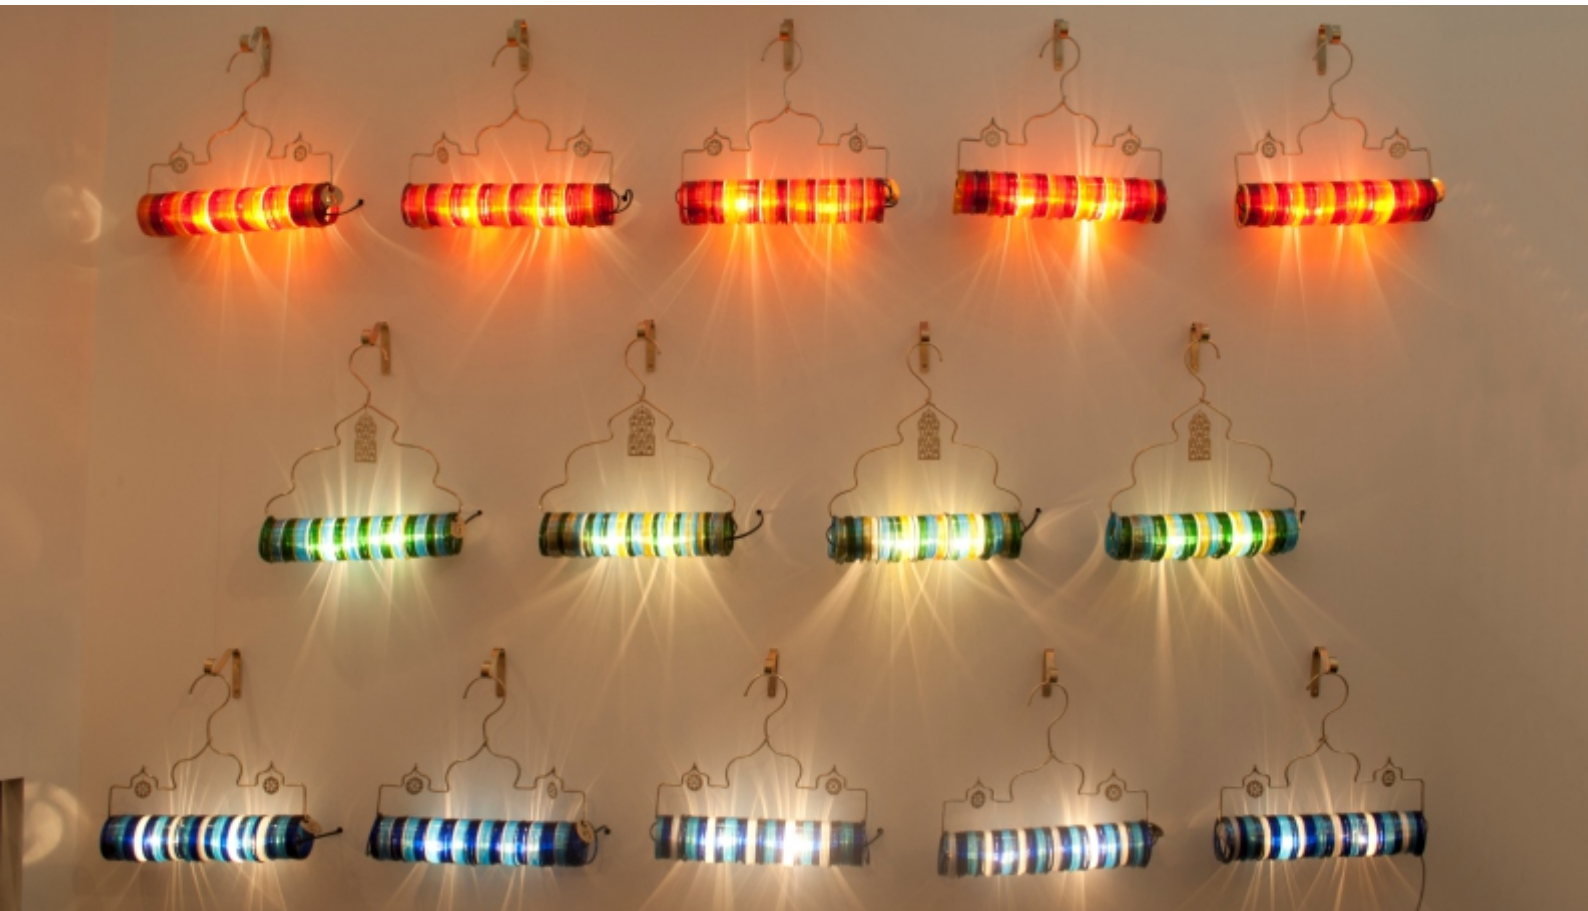

CHOORI LAMP OPTIONS

COLOR OPTIONS

All rights reserved. © Sahil & Sarthak