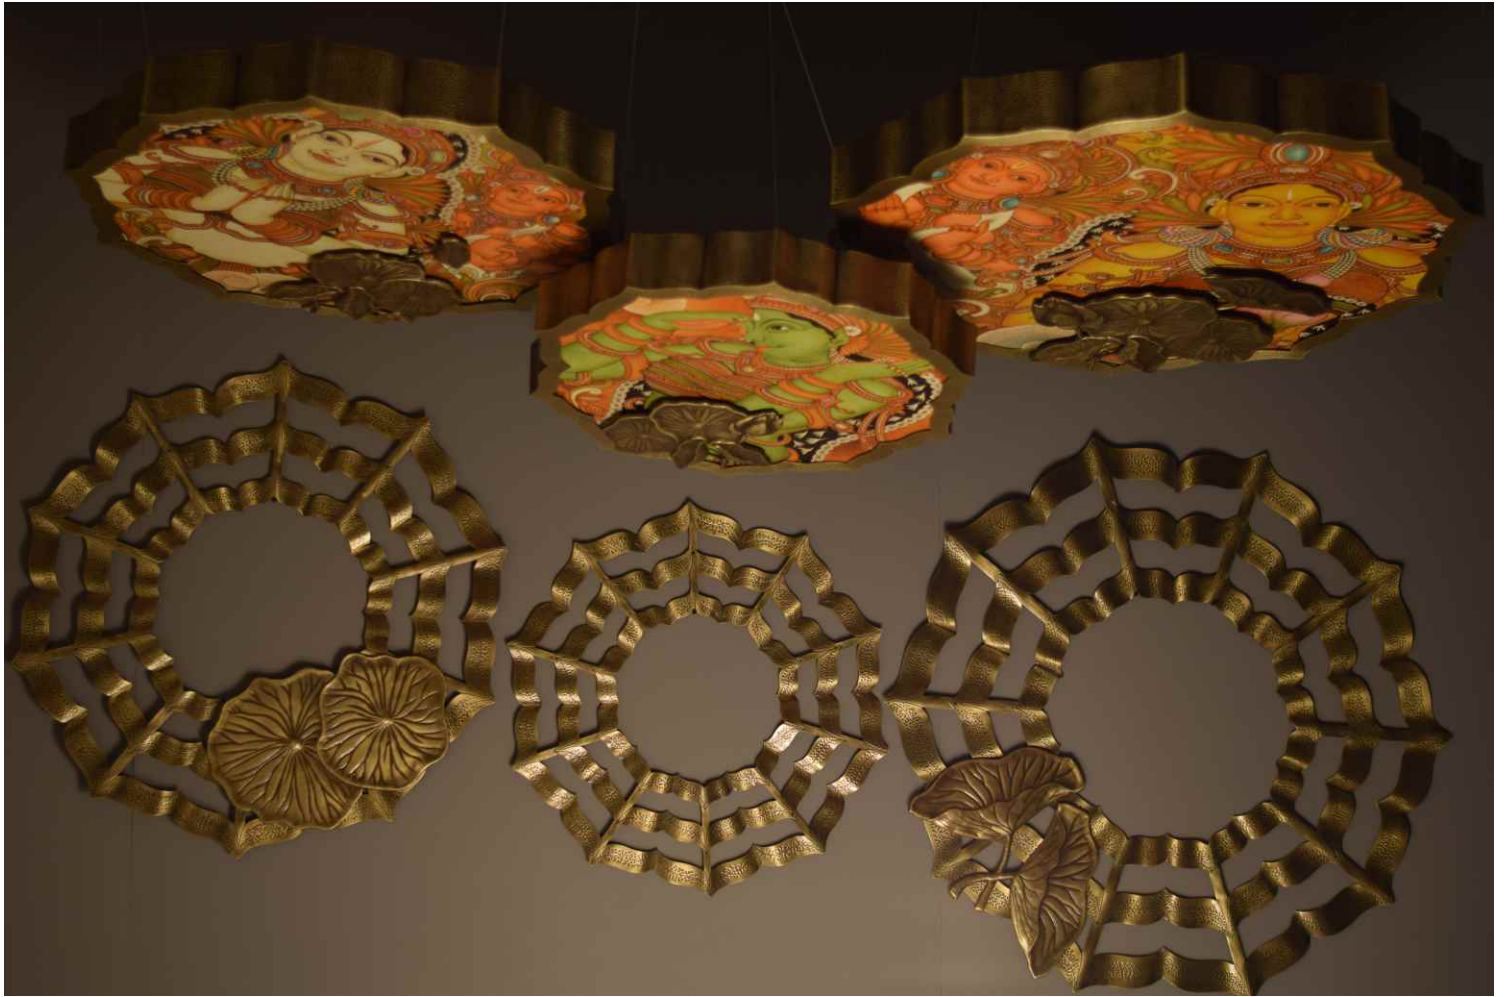

Philips Led Light: 10 Watt

SURYA LIGHT 2024

Dimension:
36 inch Diameter, 30 inch Diameter & 24 inch Diameter
Material: Brass, Handpainted Mural Painting

SURYA LIGHT

2024

SH SAHIL & SARTHAK

Dimension:
36 Inch Diameter, 915 mm Diameter