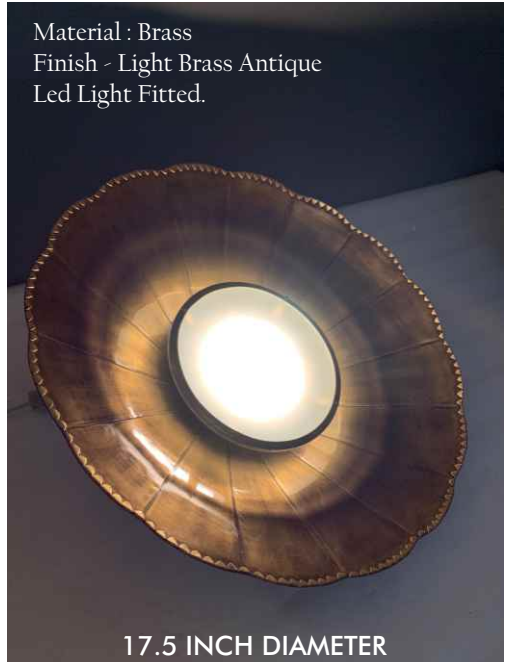

Product Code: SSSWL01

Subha *Wall Light*

Dimension:
24 inch x 8 inch x 3 inch
61 cm x 20 cm x 7.6 cm

Product Code: SSSWL01

Varu *Wall Light*

*Off White Shade,
Gold Glass &
Burnished Brass*

*Dimension:
12 inch x 7 inch x 17.5 inch
30.5 cm x 18 cm x 44.5 cm*

Product Code: SSSWL43

*Black Shade, Grey Glass
& Burnished Brass*

Pallakad Cubes Ceiling Light

Pallakad Cubes Ceiling Light

at clients home

Dimension: 12 ft x 4 ft

Prabha Ceiling Light

22 INCH DIAMETER

12 INCH DIAMETER

Material : Brass
Finish - Light Brass Antique
Led Light Fitted.

17.5 INCH DIAMETER

POPPY FLOWER PENDANT LAMP GRAND

INCH. Ø36 X HEIGHT 18 INCH

POPPY

FLOWER PENDANT LAMP
SMALL

18 Inch Dia x 10 Inch Height