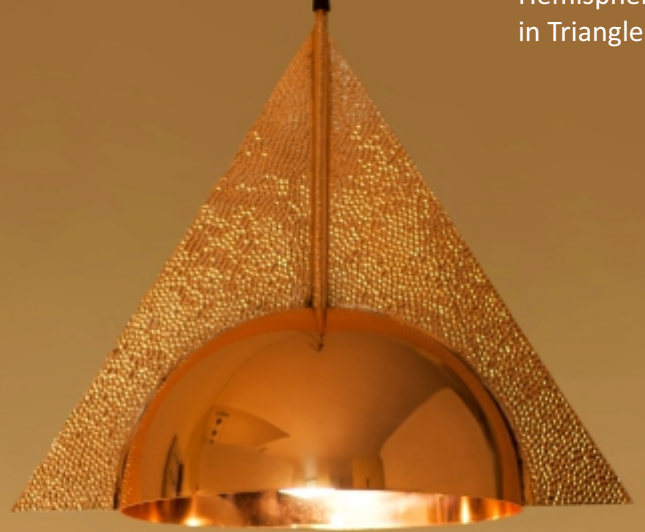

FLAIR LAMP

Pyramid in Circle

DIMENSION
19 inch X 12 inch x 18 inch
Product Code: SSPLPCT02
FINISH : Copper

SAHIL & SARTHAK

FLAIR LAMP

Hemisphere in Triangle

DIMENSION
19 inch X 12 inch x 18 inch
Product Code: SSPLPCT01
FINISH : Copper

All rights reserved. © Sahil & Sarthak

FLAIR LAMP

Pyramid in Circle

Brass Antique

FLAIR LAMP

Hemisphere in Triangle

Brass Antique

HIGHRISE LAMPS SMALL