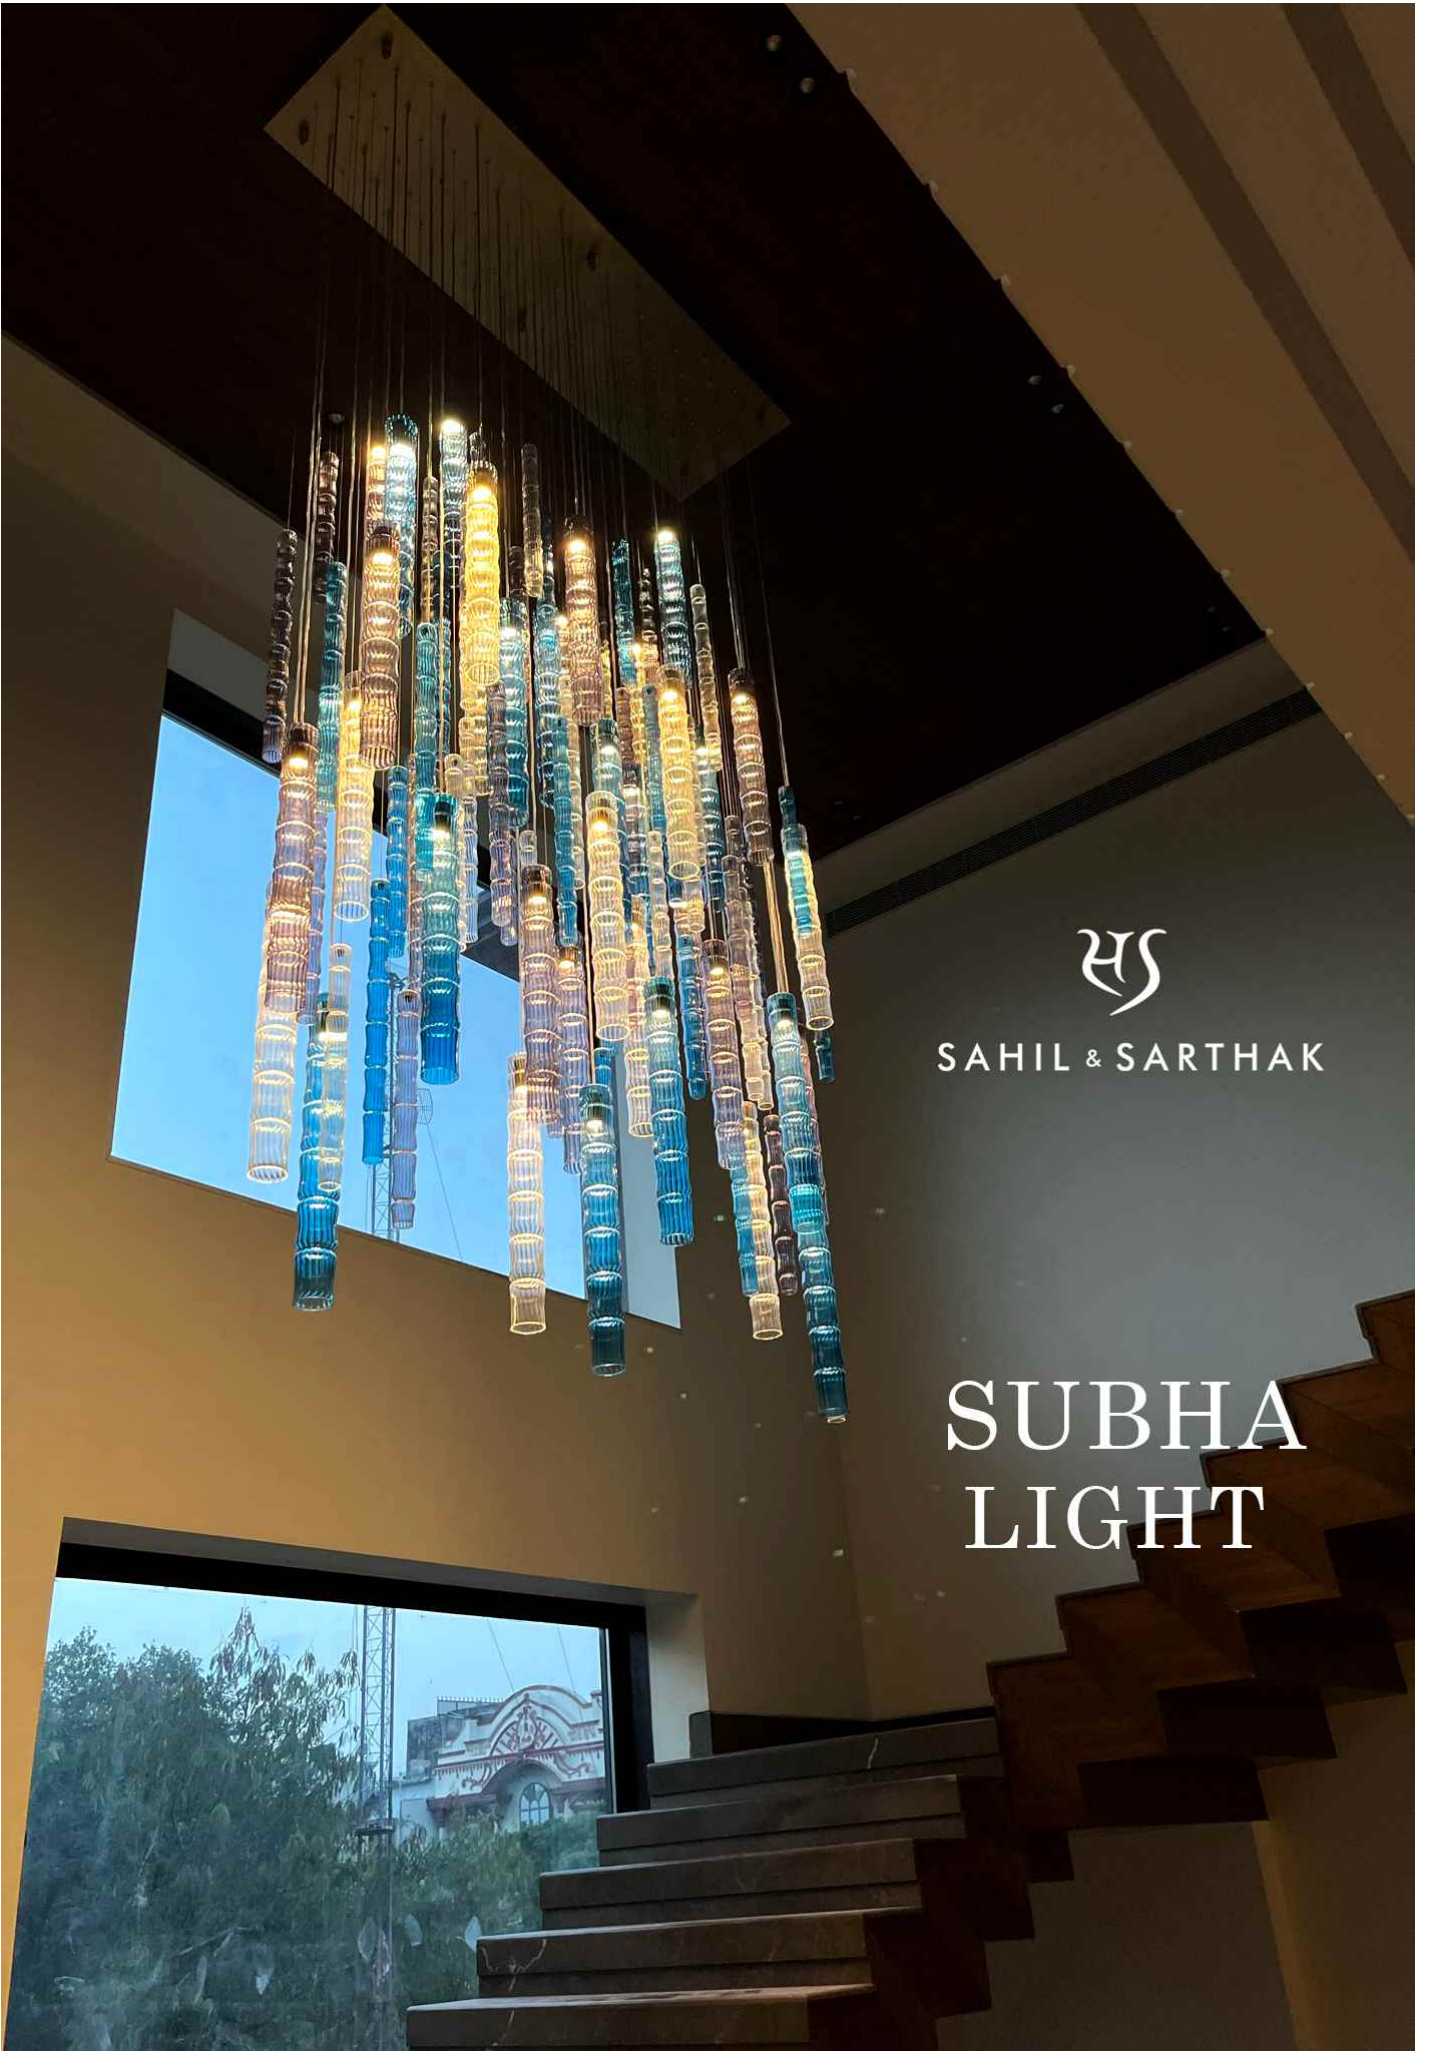

Product Code - SSBGWL04

Dimension:

7.25 inch Width x 10.5 Inch Depth x 22 inch Height

18.5 cm Width x 26.5 cm Depth x 56 cm Height

S SAHIL & SARTHAK

SAHIL & SARTHAK

SUBHA LIGHT

SAHIL & SARTHAK