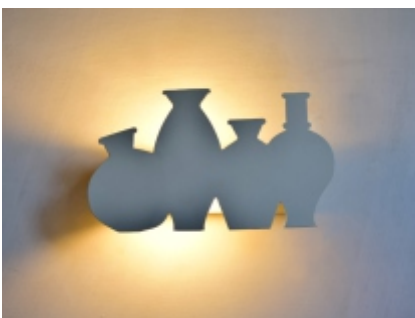

Indian Utensils Lamps

This collection of lights inspired by the silhouettes of Indian terracotta pots used for storage in rural kitchens of India. The silhouettes of these pots clusters are transformed into

wall, pendant & floor lights. The lights and shadow effect is casted by these lights creates a very rustic and earthy mood.