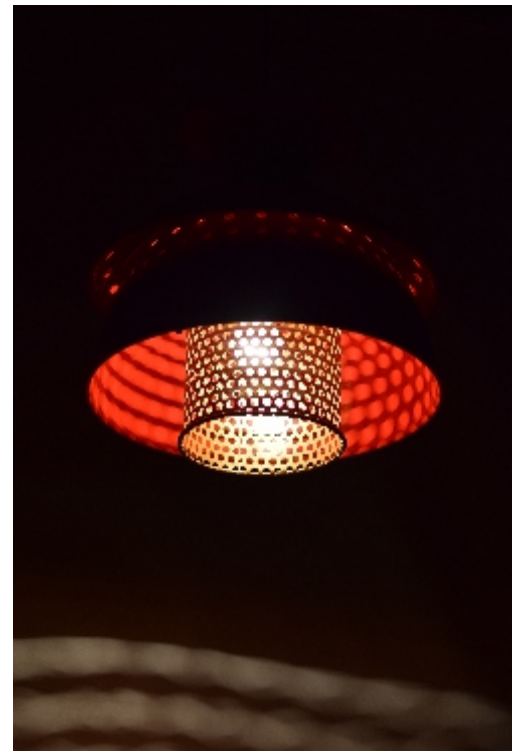

DE-FRAGMENTED MATKA PENDANT LAMP

DIMENSION

14" x 14" x 14.5" Inch

35.5 x 35.5 x 36.5 CM

Product Code: SSPLDF01

FINISH : Powder Coat / Various Colors / Outdoor Friendly

All rights reserved. © Sahil & Sarthak