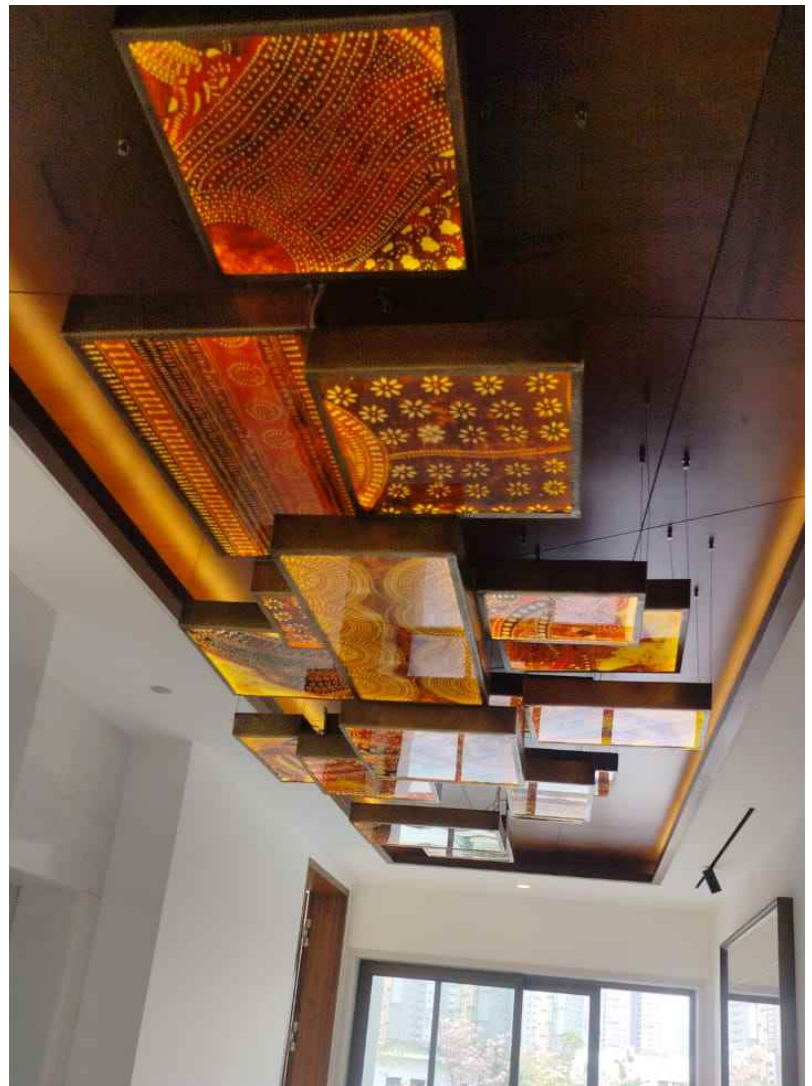

Product Code: SSSWL43

*Black Shade, Grey Glass
& Burnished Brass*

Pallakad Cubes Ceiling Light

Pallakad Cubes Ceiling Light

at clients home

Dimension: 12 ft x 4 ft

Prabha Ceiling Light

22 INCH DIAMETER