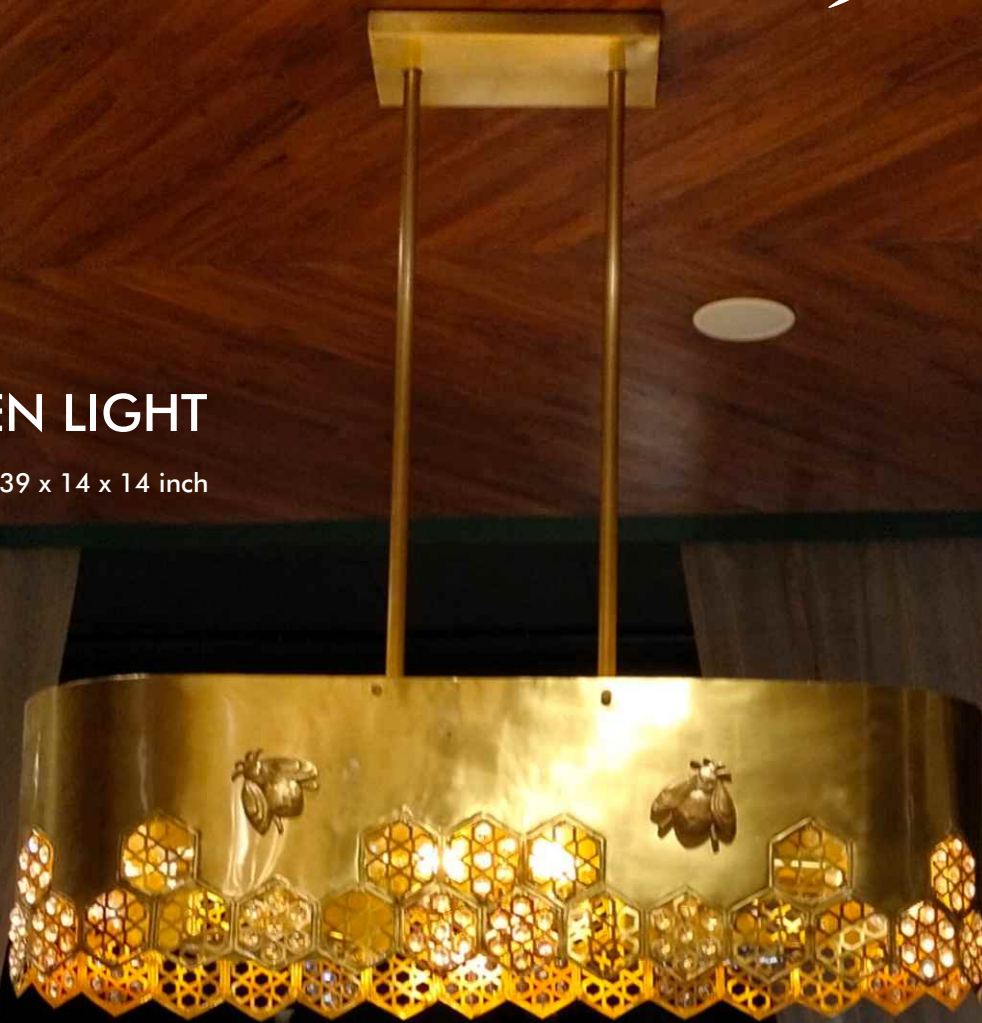

DOME LIGHT GLASS

Material: Blown Glass

Finish: Gold Antique

Product Code SSPLIM01

Dimensions:

12 inch Dia x 17 Inch Height

BEE KITCHEN LIGHT

Dimensions - 39 x 14 x 14 inch

BEE WALL LIGHT

DOME LAMP BIG

Product Code: SSPLDL04

DIMENSION :

Dia 584 mm x 365 mm Height

Dia 23 Inch x 14.25 Inch Height

Material: Brass

Finish: Brass Antique