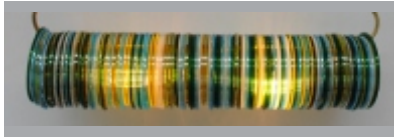

LUCKNOW

JAIPUR

THIEF OF BAGHDAD

COLOR OPTIONS

BAMBOO - GREEN

UNDERWATER - BLUE

FESTIVE - RED

JUNGLE FIRE
ORANGE GREEN