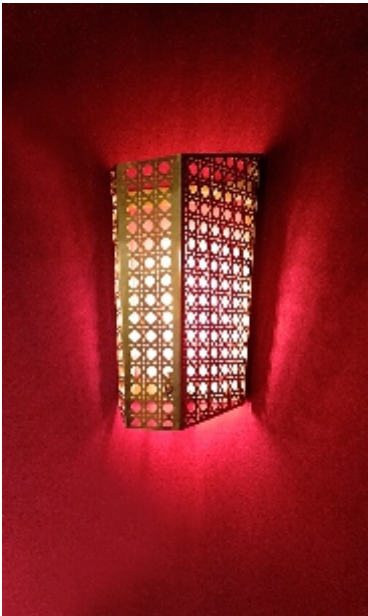

Code: SSBHC02

Medium - 25.5 Inch Diameter x 16 Inch Height

Code: SSBHC03

Small - 20.5 Inch Diameter x 18 Inch Height

Material - Brass Matt with Copper details & 14 mm crystals.

Bee Hive Pendant Lamps at Inhabit Store

MASHAL WEAVE LIGHT "TALL"

Dimension
62 inch Height
14 inch Width
9 Inch Depth

Code: SSMWLO1
Material - Brass in Matt polish.

 SAHIL & SARTHAK

sahilsarthak@sahilsarthak.com | www.sahilsarthak.com

"All rights reserved. © Sahil & Sarthak.
Copying of the design is strictly prohibited".

MASHAL WEAVE SMALL Wall LIGHT

Dimension
21 inch Height
14 inch Width
9 Inch Depth

Code: SSMWLO3
Material - Brass in Matt polish.

MASHAL WEAVE Wall LIGHT

Dimension
42 inch Height
12 inch Width
9 Inch Depth