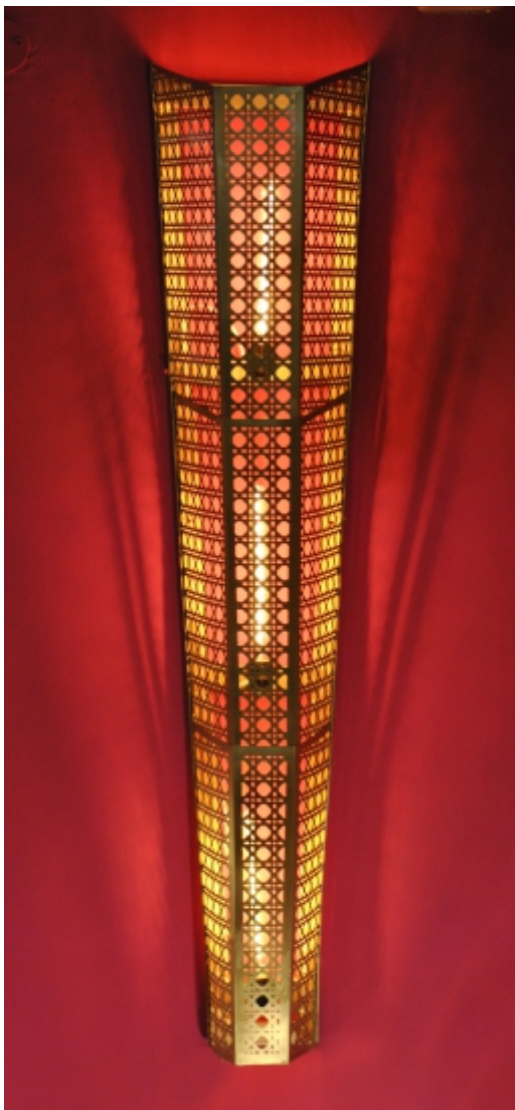

Code: SSBHC02

Medium - 25.5 Inch Diameter x 16 Inch Height

Code: SSBHC03

Small - 20.5 Inch Diameter x 18 Inch Height

Material - Brass Matt with Copper details & 14 mm crystals.

Bee Hive Pendant Lamps at Inhabit Store

MASHAL WEAVE LIGHT "TALL"

Dimension
62 inch Height
14 inch Width
9 Inch Depth

Code: SSMWLO1
Material - Brass in Matt polish.

 SAHIL & SARTHAK

sahilsarthak@sahilsarthak.com | www.sahilsarthak.com

"All rights reserved. © Sahil & Sarthak.
Copying of the design is strictly prohibited".

MASHAL WEAVE SMALL Wall LIGHT

Dimension
21 inch Height
14 inch Width
9 Inch Depth

Code: SSMWLO3
Material - Brass in Matt polish.

MASHAL WEAVE Wall LIGHT

Dimension
42 inch Height
12 inch Width
9 Inch Depth