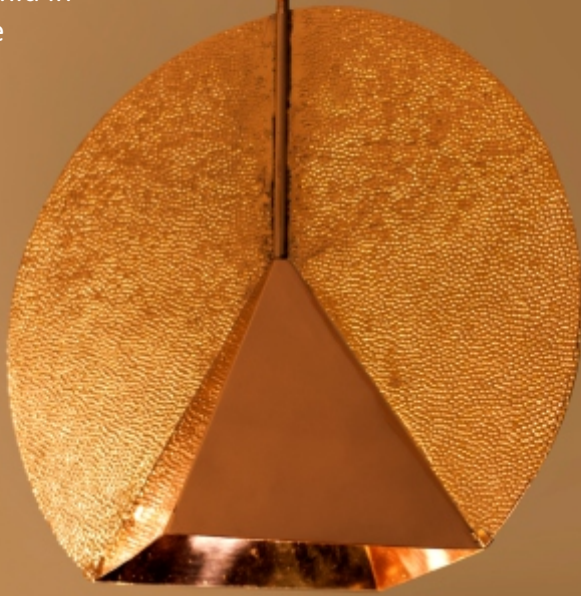

FLAIR LAMP

Pyramid in Circle