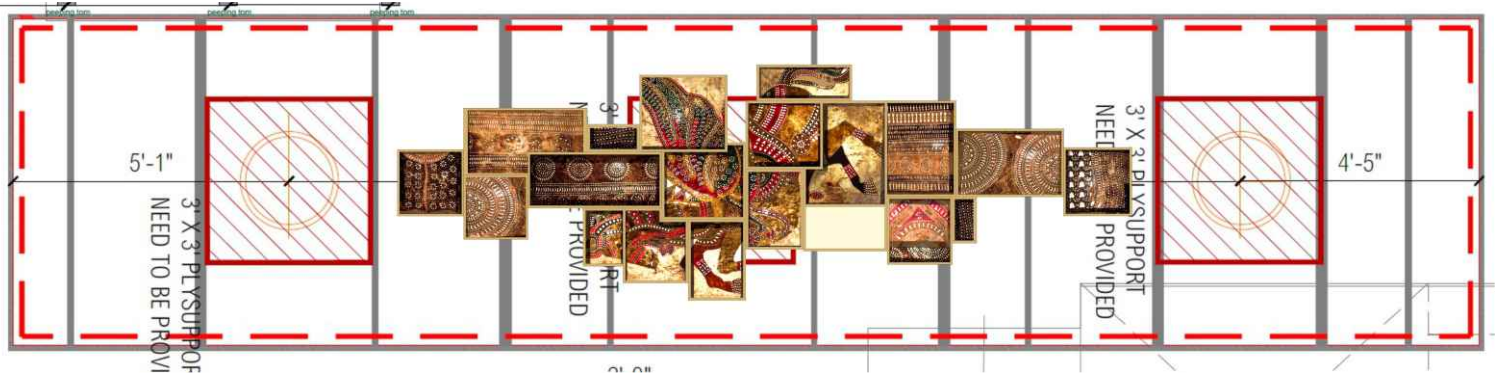

Pallakad Cubes Ceiling Light

at clients home

Dimension: 12 ft x 4 ft