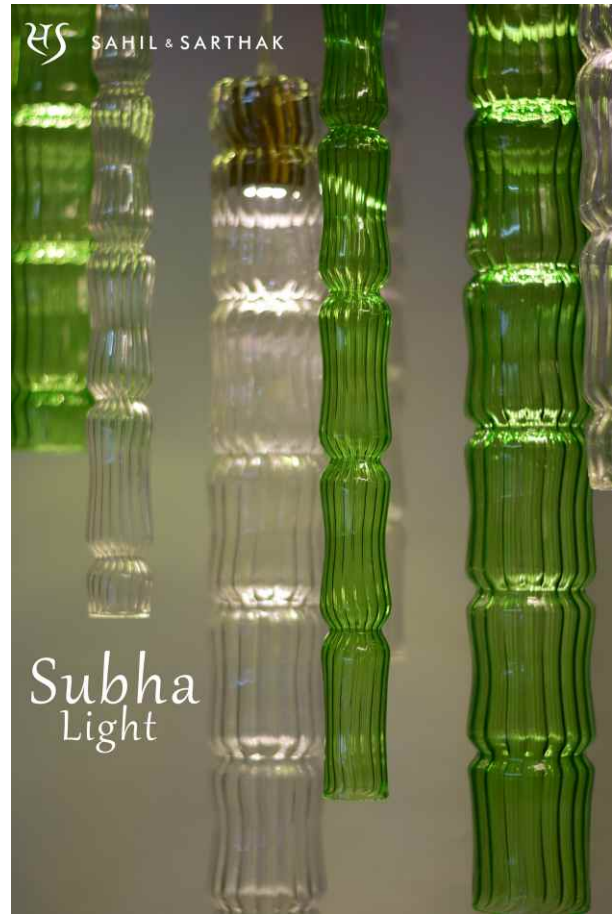

SH SAHIL & SARTHAK

Subha
Light

SH SAHIL & SARTHAK

sahilsarthak@sahilsarthak.com | www.sahilsarthak.com | T: +91 11 4135 4211

"All rights reserved. © Sahil & Sarthak.
Copying of the design is strictly prohibited".