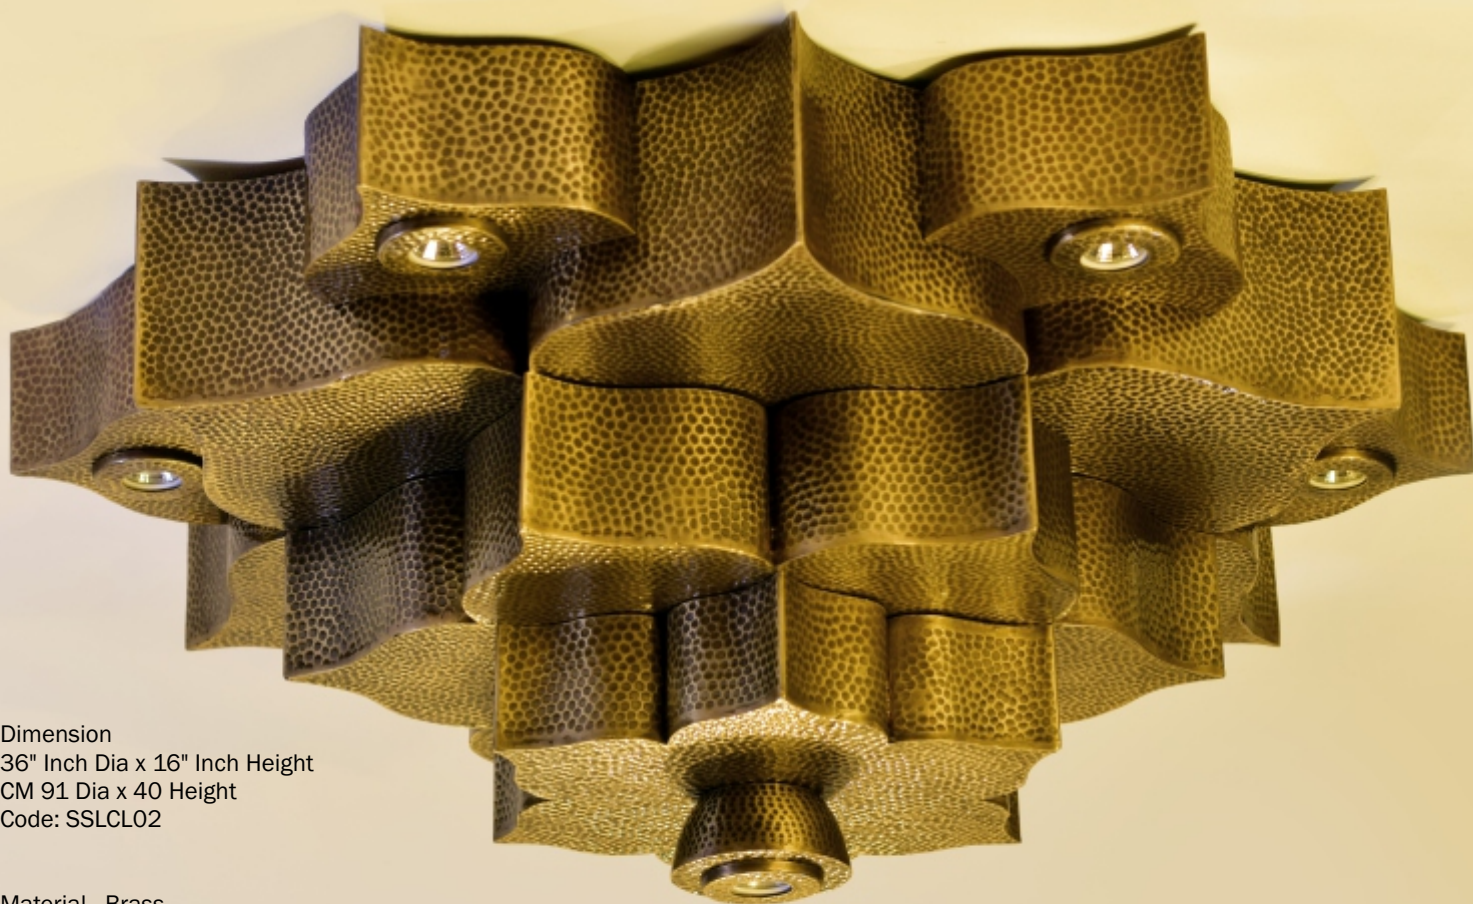

Dimension
36" Inch Dia x 16" Inch Height
CM 91 Dia x 40 Height
Code: SSLCL02

Material - Brass

SAHIL & SARTHAK