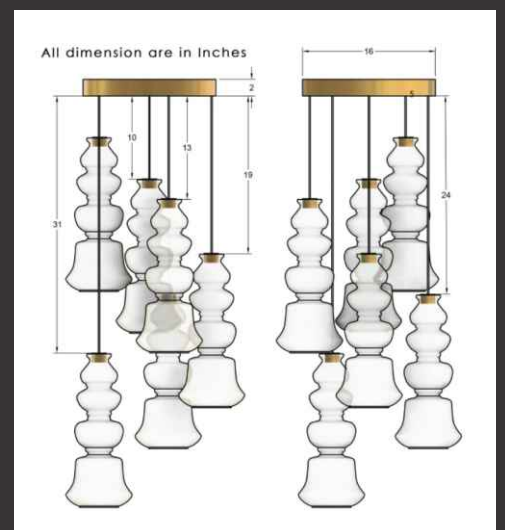

Dimension:
7.5 inch Dia x 18 inch Height
19 cm Dia x 46 Cm Height

Product Code - SSCIL01

 SAHIL & SARTHAK

sahilsarthak@sahilsarthak.com | www.sahilsarthak.com | T: +91 11 4135 4211

"All rights reserved. © Sahil & Sarthak.

Copying of the design is strictly prohibited".

ILKE

PENDANT
LAMPS

HS SAHIL & SARTHAK

SAHIL & SARTHAK

*Ilke
Light*

6 Ilke Lights in a Circle formulation

5 Ilke Lights in a Row.

Client House

Ilke Pendant Lamp

Dimension:
7.5 inch Dia x 18 inch Height
19 cm Dia x 46 Cm Height

Product Code - SSCIL01

Color: Clear Fluted

ILKE *Light*

Color: Gold Lustre
Glass: Fluted

ILKE Light

7.5 INCH DIAMETER
18 INCH HEIGHT

19 CM DIAMETER
46 CM HEIGHT

PRODUCT CODE - SSCIL01

COLOR: FLUTED GREEN &
FLUTED GOLD

ILKE LIGHT

Ilke Lamp
Product Code - SSBGPL06
Dimension:
7.5 inch Dia x 18 inch Height
19 cm Dia x 46 Cm Height